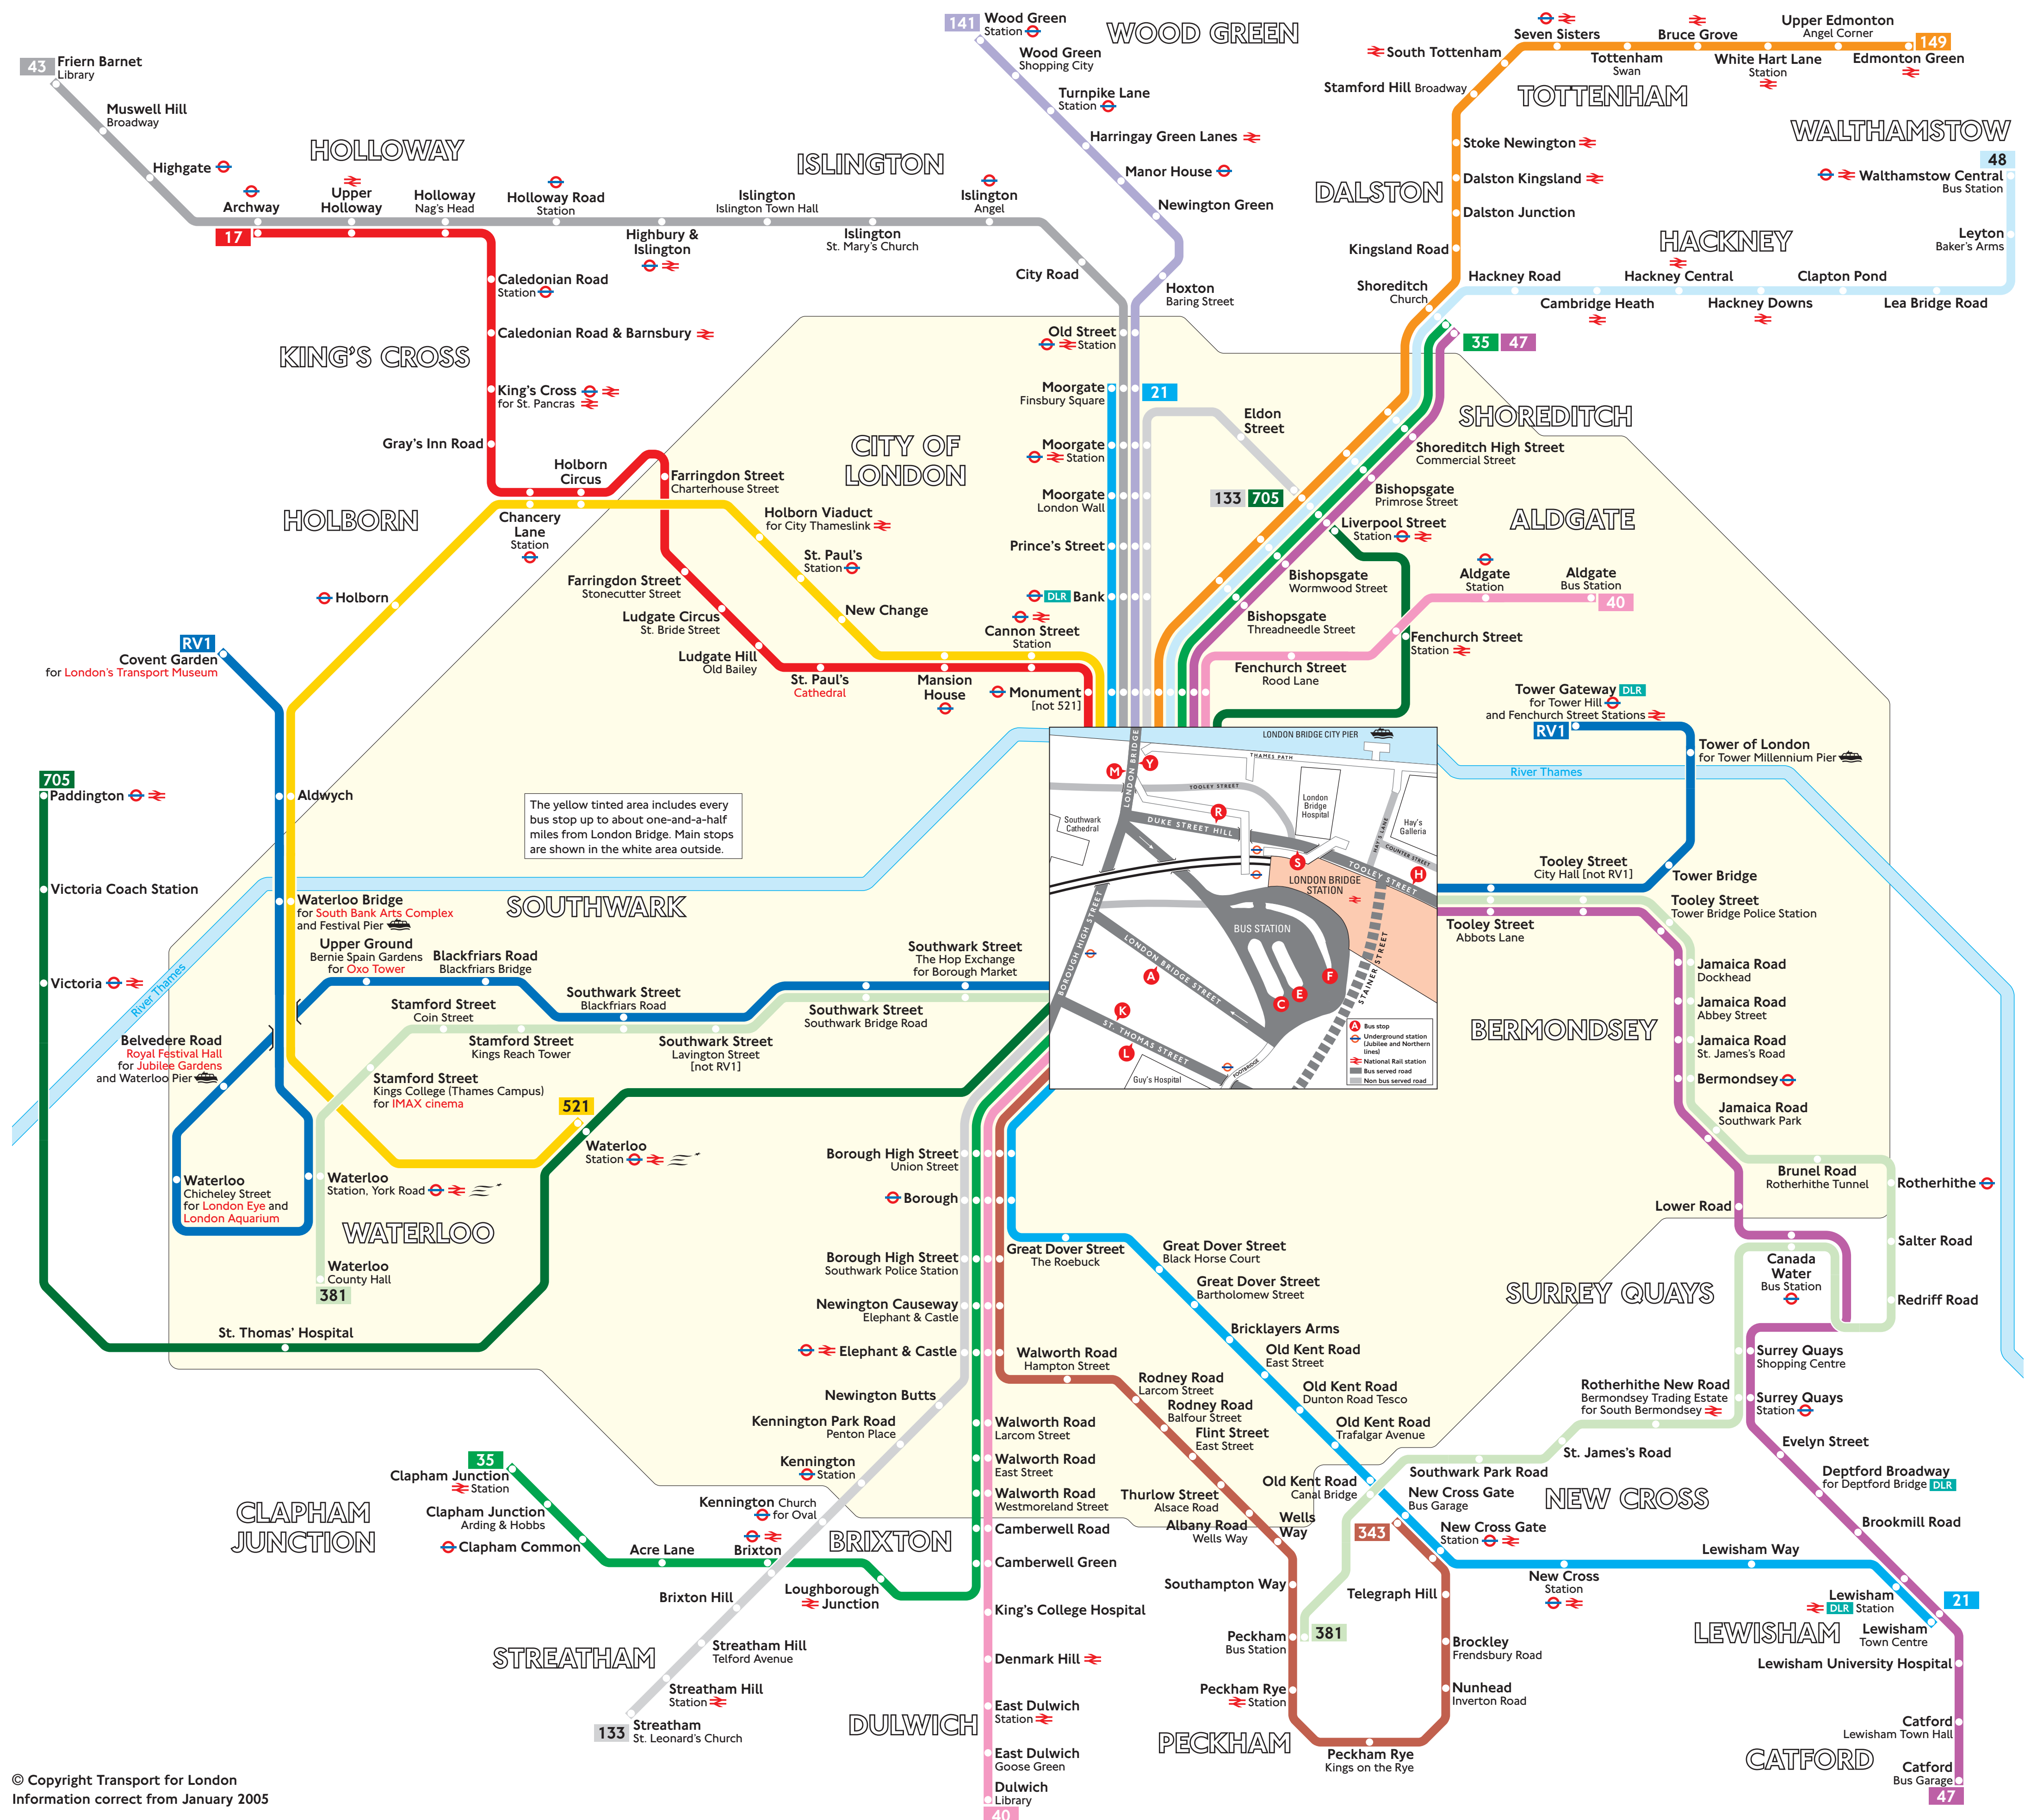

Bus services from London Bridge

© Copyright Transport for London
Information correct from January 2005

Key

- Connections with London Underground
- Connections with National Rail
- DLR Connections with Docklands Light Railway
- Connections with Eurostar
- Connections with Boat services
- Red names indicate place of interest
- Monday to Friday except evenings

Red discs show the bus stop you need for your chosen bus service. The disc appears on the top of the bus stop in the street (see map of town centre in centre of diagram).

Route finder

Bus service	Towards	Bus stop
17	Archway	
21	Lewisham	
	Moorgate	
35	Clapham Junction	
	Shoreditch	
40	Aldgate	
	Dulwich	
43	Friern Barnet	
47	Catford	
	Shoreditch	
48	Walthamstow	
133	Liverpool Street	
	Streatham	
141	Wood Green	
149	Edmonton Green	
343	New Cross Gate	
381	Peckham via Rotherhithe	
	Waterloo County Hall	
521	Waterloo (Mon - Fri except eves)	
705	Liverpool Street	
	Paddington	
	Covent Garden	
RV1	Tower Gateway	

Routes 43 and 149 are 24-hour services. Buses on these routes run during the day and night from the stops shown in the route finder above.

Night buses
Note: please refer to separate poster nearby for details of Night buses from London Bridge.

Destination	Bus service	Bus stop
Prince's Street	21, 133	
	43, 141	
R		
Rotherhithe	381	
S		
St. Paul's Cathedral	17	
St. Paul's Station	521▲	
St. Thomas' Hospital	705	
Seven Sisters	149	
Shoreditch Church	35	
	47	
	48, 149	
Southwark Street	381	
	RV1	
Stamford Street	381	
Streatham St Leonard's Church	133	
Surrey Quays	47	
	381	
T		
Tooley Street	47	
	381	
	RV1	
Tottenham Swan	149	
Tower Gateway DLR for Tower Hill and Fenchurch Street Stations	RV1	
Tower of London for Tower Millennium Pier	RV1	
U		
Upper Ground Oxo Tower	RV1	
V		
Victoria	705	
Victoria Coach Station	705	
W		
Walthamstow Central Bus Station	48	
Walworth Road	35, 40	
	43	
Waterloo County Hall	381	
Waterloo Station	381	
	521▲	
	705	
	RV1	
Wood Green	141	