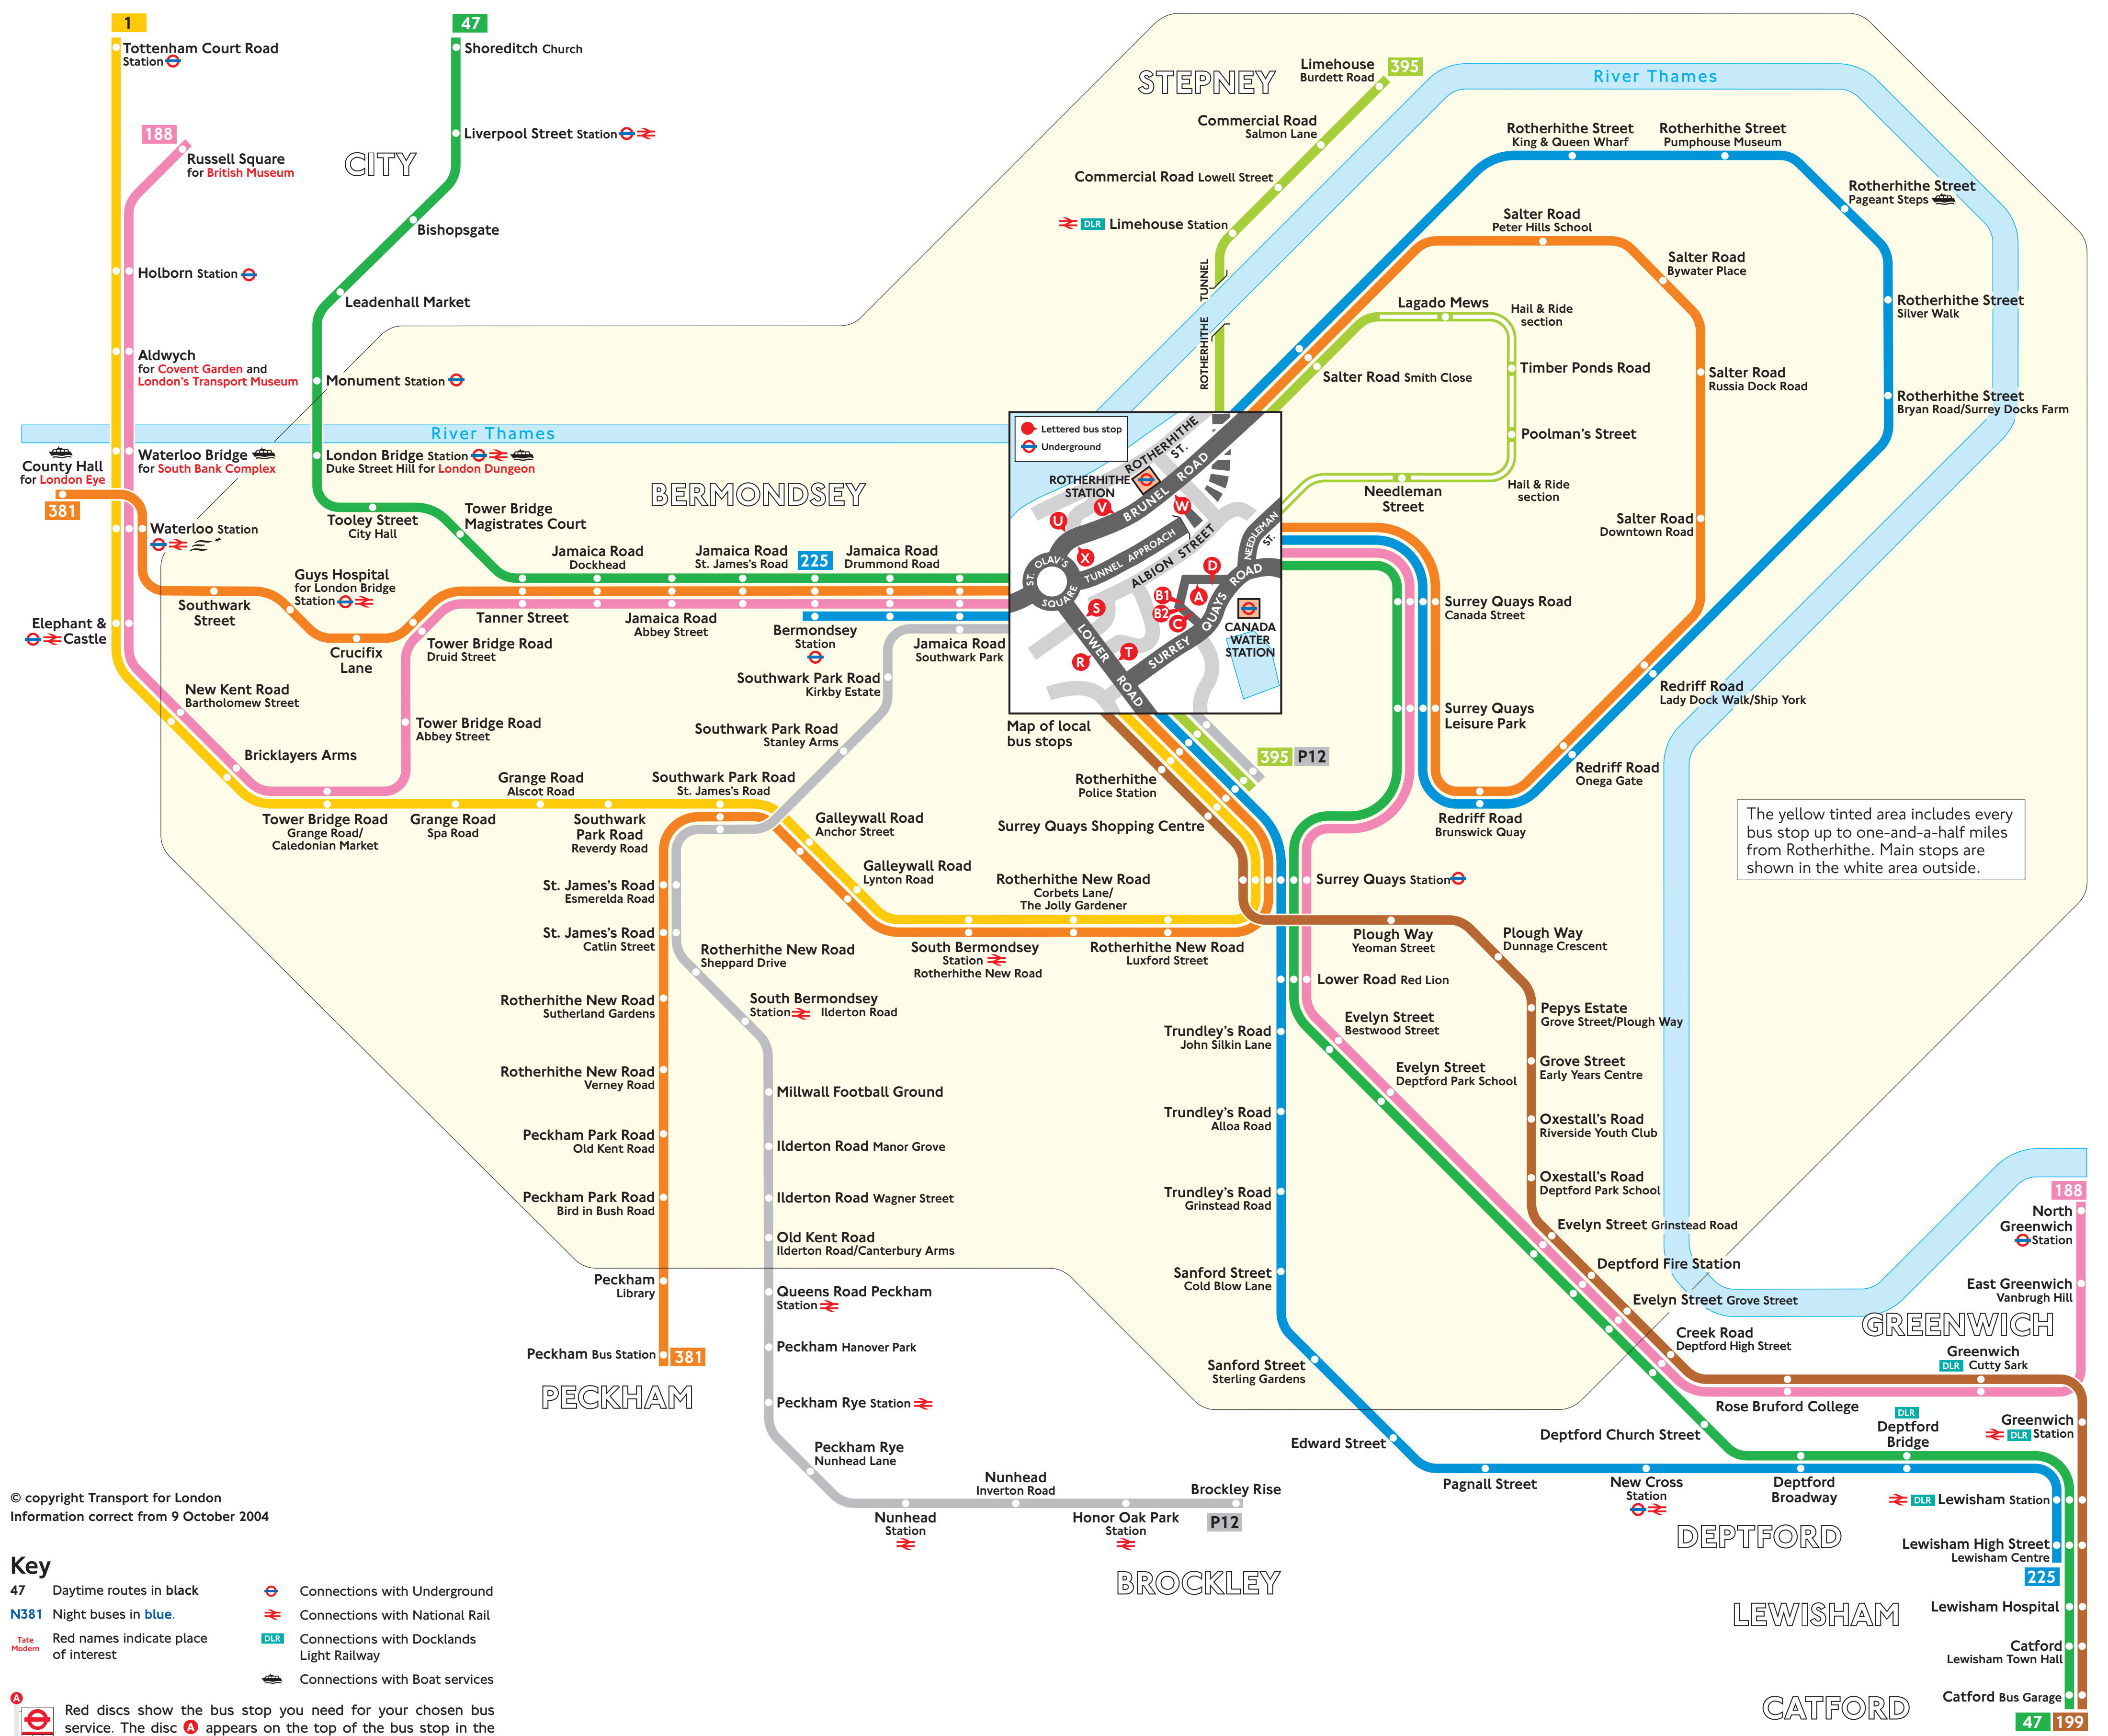

Bus services from Rotherhithe

© copyright Transport for London
Information correct from 9 October 2004

Key

- 47 Daytime routes in black
- N381 Night buses in blue
- Red names indicate place of interest
- Connections with Underground
- Connections with National Rail
- Connections with Docklands Light Railway
- Connections with Boat services

Red discs show the bus stop you need for your chosen bus service. The disc appears on the top of the bus stop in the street (see map of town centre in centre of diagram).

Route finder

Bus service	Towards	Bus stops
1	Tottenham Court Road Station	
47	Catford	
	Shoreditch	
188	North Greenwich	
	Russell Square	
199	Catford	
225	Bermondsey	
	Lewisham	
381	Peckham	
	Waterloo County Hall	
395	Limehouse	
	Surrey Quays	
P12	Brockley Rise	
	Surrey Quays	

Destination	Bus service	Bus stops
E		
East Greenwich Vanbrugh Hill	188	
Edward Street	225	
Elephant & Castle	1	
	188	
Evelyn Street Bestwood Street and Deptford Park School	47, 188	
	N47	
Evelyn Street Grinstead Road and Grove Street	47, 188	
	N47	
G		
Galleywall Road	1	
Anchor Street and Lynton Road	381	
	N381	
Grange Road Alscot Road and Spa Road	1	
Greenwich Cutty Sark	188	
	199	
	199	
Greenwich Station	199	
Grove Street Early Years Centre	199	
Guys Hospital	381	
	N381	
H		
Holborn Station	1	
	188	
Honor Oak Park Station	P12	
I		
Ilderton Road	P12	
J		
Jamaica Road Abbey Street, Dockhead and St. James's Road	47, 188	
	381	
	N47	
	N381	
Jamaica Road Drummond Road	47, 188	
	225, 381	
	N47	
	N381	
L		
Lagado Mews	395	
Leadenhall Market	47	
Lewisham Lewisham Centre and Station	47	
	199	
	225	
	N47	
Lewisham Hospital	47	
	199	
	N47	
Limehouse Burdett Road and Station	395	
Liverpool Street Station	47	
London Bridge Station	47	
	381	
	N47	
	N381	
Lower Road Red Lion	47, 188	
	225	
	N47	