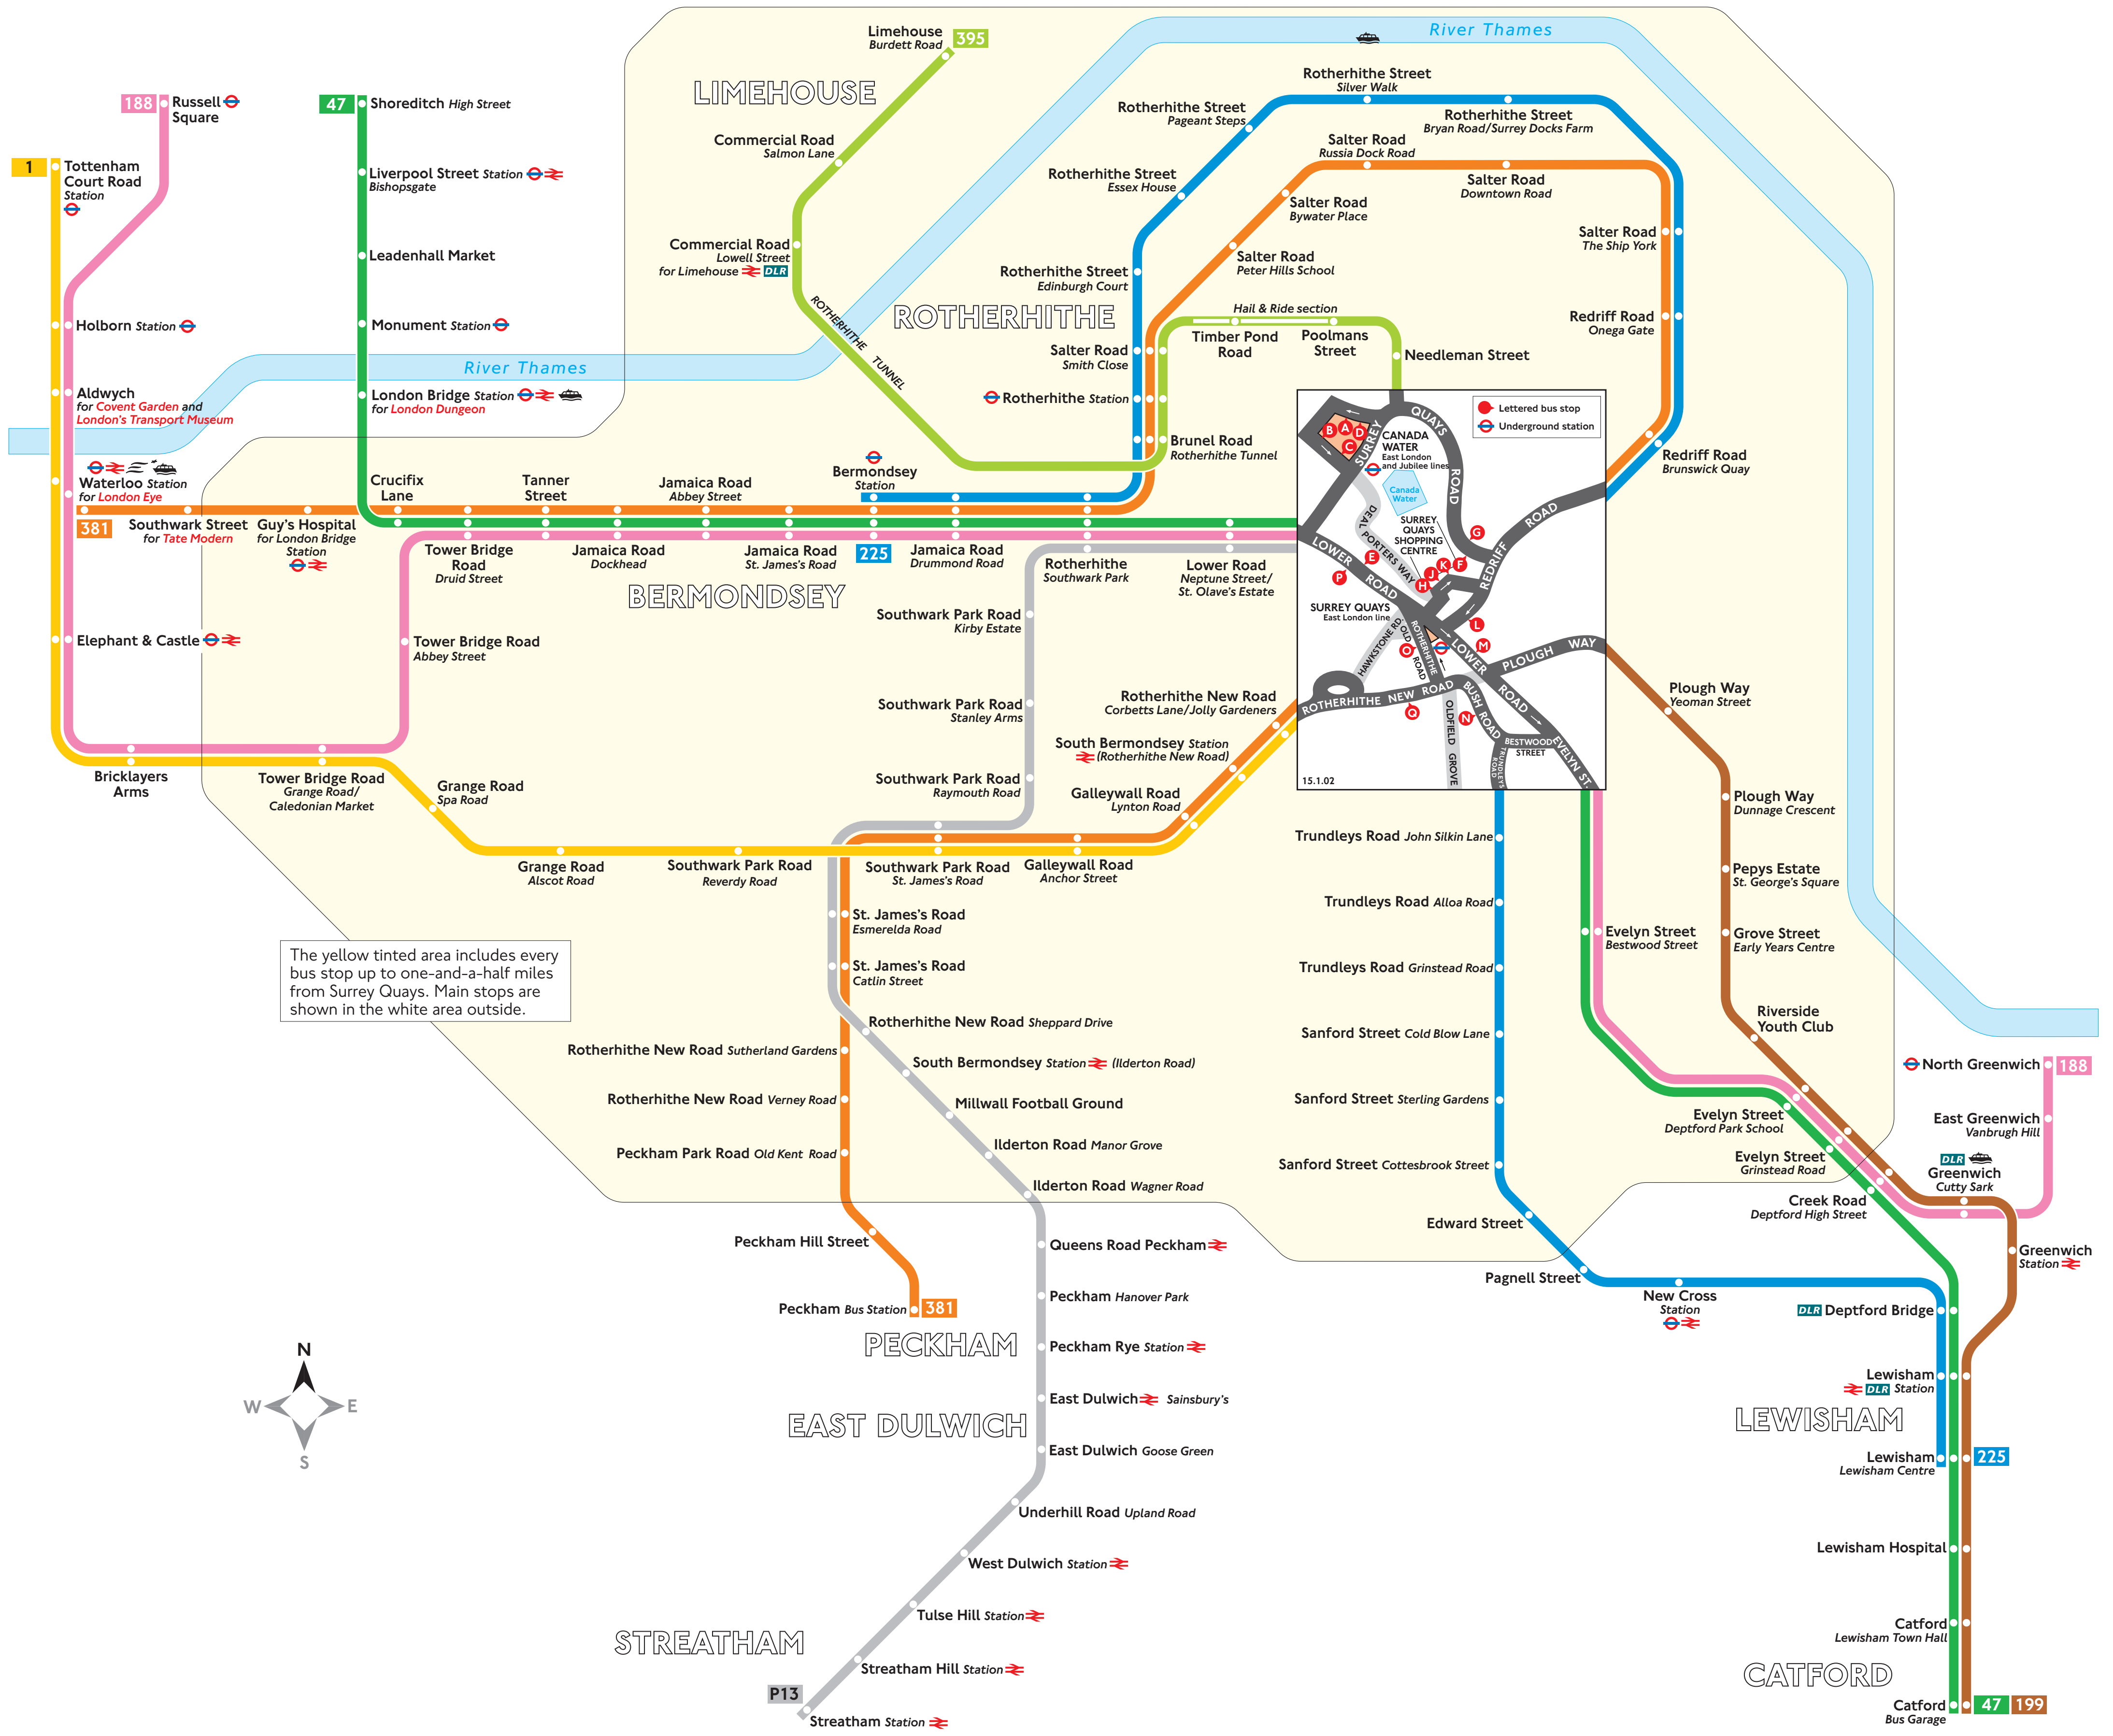

Bus services from Surrey Quays

The yellow tinted area includes every bus stop up to one-and-a-half miles from Surrey Quays. Main stops are shown in the white area outside.

© copyright Transport for London

Key

- 1 Daytime routes in black
 - N47 Night buses in blue
 - Red names indicate place of interest
 - Connections with Underground
 - Connections with National Rail
 - Connections with Docklands Light Railway
 - Connections with Eurostar
 - Connections with Boat service
- Red discs show the bus stop you need for your chosen bus service. The disc appears on the top of the bus stop in the street (see map of town centre in centre of diagram).

Route finder

Bus service	Towards	Bus stops
1	Tottenham Court Road Station	○ ○ ○ ○ ○
47	Catford	○ ○ ○ ○ ○
	Shoreditch	○ ○ ○ ○ ○
188	North Greenwich	○ ○ ○ ○ ○
	Russell Square	○ ○ ○ ○ ○
199	Catford	○ ○ ○ ○ ○
225	Bermondsey Station	○ ○ ○ ○ ○
	Lewisham	○ ○ ○ ○ ○
381	Peckham	○ ○ ○ ○ ○
	Waterloo Station	○ ○ ○ ○ ○
395	Limehouse Monday-Saturday shopping hours	○ ○ ○ ○ ○
P13	Streatham Station	○ ○ ○ ○ ○

Night buses

Bus service	Towards	Bus stops
N1	Thamesmead	○ ○ ○ ○ ○
	Tottenham Court Road Station	○ ○ ○ ○ ○
N47	St. Mary Cray	○ ○ ○ ○ ○
	Trafalgar Square	○ ○ ○ ○ ○
N381	Peckham	○ ○ ○ ○ ○
	Trafalgar Square	○ ○ ○ ○ ○